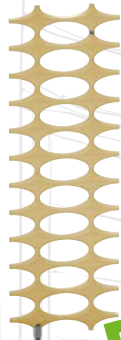

# Kermi Designheizkörper.

Elveo

Ideos

Fineo

Tabeo

Signo

Credo Half

Credo Half round

Credo Half flat

Icaro

Diveo

Credo-Plus

Casteo

Duett

Geneo quadris

Geneo circle