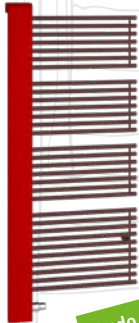

# Kermi Designheizkörper.

Elveo

Ideos

Fineo

Tabeo

Signo

Credo Half

Credo Half round

Credo Half flat

Icaro

Diveo

Credo-Plus

Casteo

Duett

Geneo quadris

Geneo circle